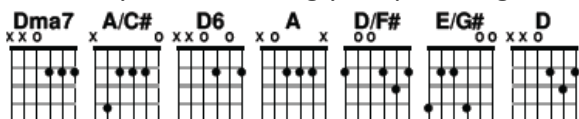

DO IT AGAIN

rev 072317 BPM 86 / Key A

Intro: Piano starts on 4 2X

Dma7 ////|////| A/C# ////|////|

VERSE 1:

Dma7
Walking around these walls
A/C#
I thought by now they'd fall
D6 A | A
But you have never failed me yet
Dma7
Waiting for change to come
A/C#
Knowing the battle's won
D6 A |||| ||||
For You have never failed me yet

CHORUS : (high guitar chords)

D/F# E/G#
Your promise still stands
A D
Great is Your faithfulness, Faithfulness
D/F# E/G#
I'm still in your hands
A
This is my confidence
D | A/C# /
You've never failed me yet

INTERLUDE:

A/C# /// | Dma7 //// | A/C# //// | Dma7 //// |

VERSE 2: All in lightly on 1

Dma7
I know the night won't last
A/C#
Your word will come to pass
D6 A | A
My heart will sing your praise again
Dma7
Jesus you're still enough
A/C#
Keep me within your love
D6 A | A
My heart will sing your praise again

INTRUMENTAL 1: first line keys/Bass only

A/C# /// | Dma7 //// | A/C# /// | D///
||: A/C# " D ' | D/// A/C# " D ' | D///
E/G# " A ' | A/// E/G# " A ' | A/// :|| (2X

BRIDGE: X3 lead guitar/keys follows chords